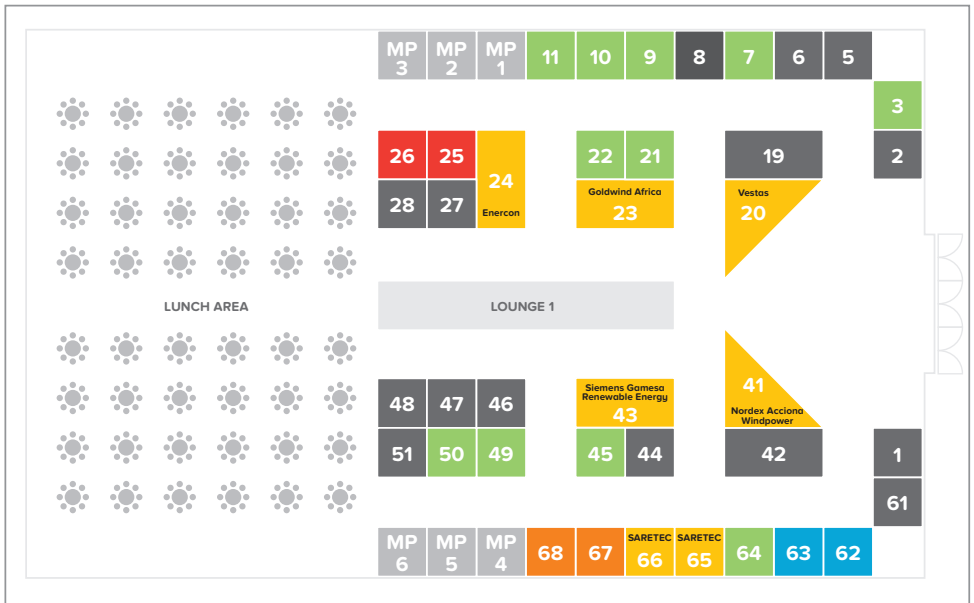

2018 FLOORPLAN

KEY	Available	Confirmed Exhibitors	Reserved Sponsors	Confirmed Sponsors	Reserved Exhibitors
	Green	Dark Grey	Orange	Yellow	Blue